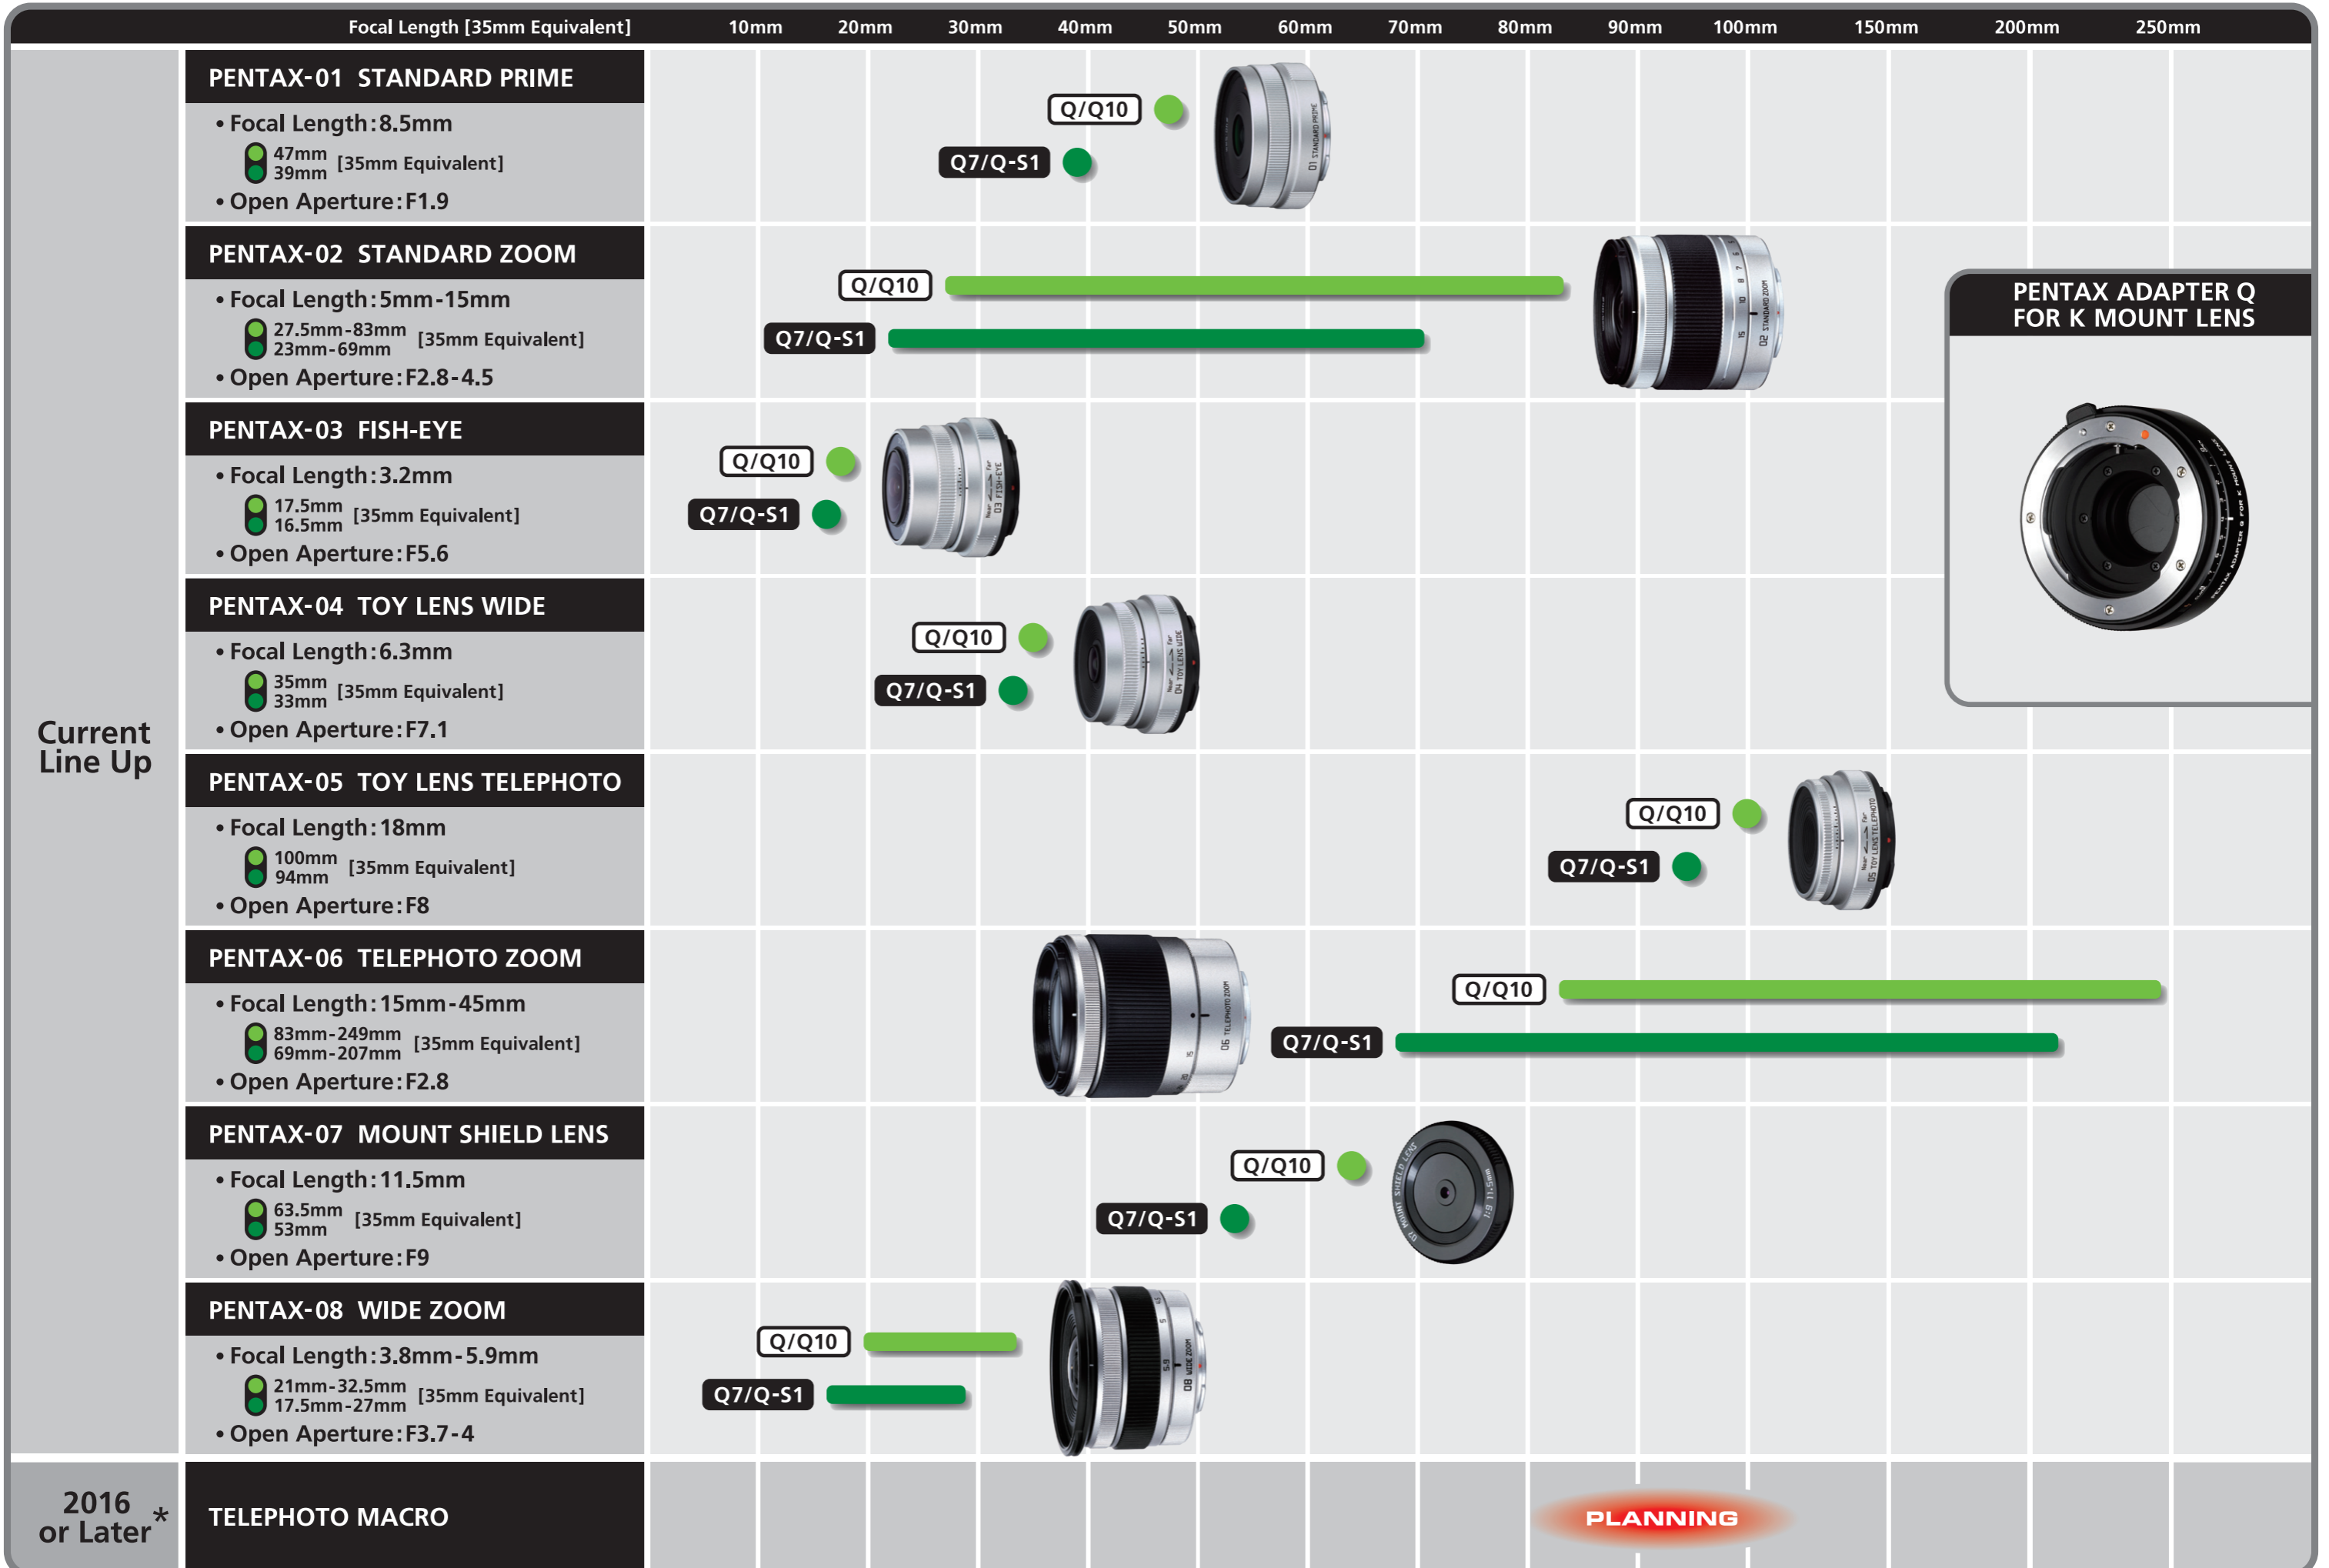

# PENTAX Q-Mount Lens Line Up

\* Roadmap might change without notice.